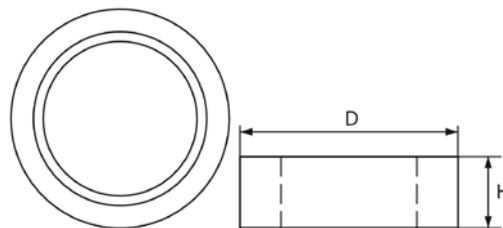

TECHNICAL SPECIFICATION

Cabinet Spotlight - SIM-55

Technical data

- Operating voltage: 12V
- Operating mode: Control gear (not included in the set and determined by the type of the lighting source used)
- Lamp power: max.20W
- Lampholder (commercial kit) : G4 silicone cable 0.75mm² and a length of 100mm
- Light source (optional): Recommended JC lamp, socket G4, Voltage - 12V, capsule
- Switch: No
- Body color : chrome, satin nickel, gold, antique brass
- Material: Stainless steel
- Installation : Indoor surface mounting
- Model options: Fixed
- Dust and humidity protection level : IP20
- Protection against electric shock : III
- Protection against ignition and fire: Class F

Model	Size (mm)		Colour body	Catalogue number	Packing (pcs)
	Diameter	Height			
SIM-55	77	23	chrome	9255/CH	100
SIM-55	77	23	satin nickel	9255/SN	100
SIM-55	77	23	gold	9255/G	100
SIM-55	77	23	antique brass	9255/AB	100